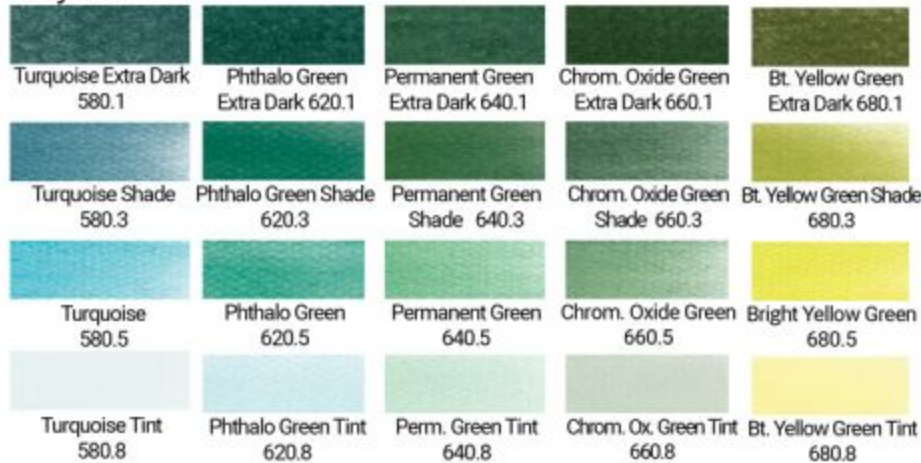

PANPASTEL® Original Colors - Full Range Set (80 Color) 30800

Tray 1:

Tray 2:

Tray 3:

Tray 4:

Contents: 80 x PanPastel Colors

4 x Sofft® Painting Knives (Nos. 1, 2, 3, & 4)

4 x Sofft® Sponge Bars